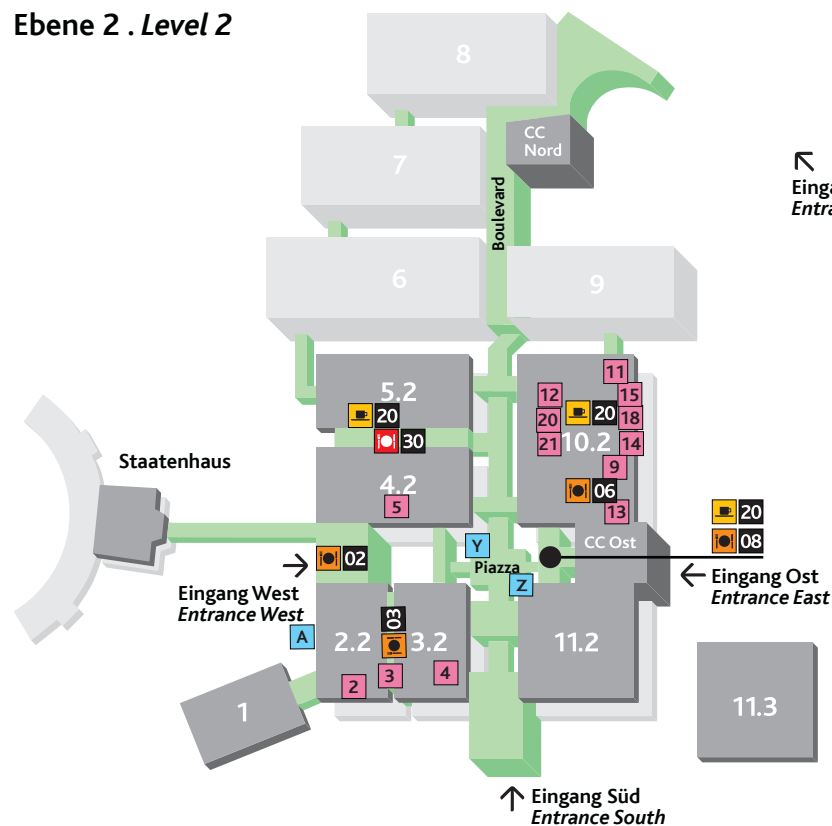

# gamescom 22.-26.08.2017 (Planungsstand 19.07.2017)

entertainment area: Halle 5 (5.1 event level, 5.2 fanshop arena)

Hallen 6-10.1

Halle 10.2 (50% Family & Friends)

business area:

Hallen 2, 3.2 + 4.2 (4.1 EA & Activison)

#### Self Service Restaurants:

- 01 Curie
- 05 Lindbergh
- 06 Newton (Döner)
- 07 Asia Wok

- 02 Restaurant Edison
- 03 Sushi Restaurant Einstein

#### Snack Points & Bars:

- 20 Snack Point
- 21 Café Fahrenheit

#### Indoor

- 7 Snack Point & Crêpe (Halle 6)
- 8 BBQ & Pommes (Halle 6)
- 6 Hot Dog & Pommes (Halle 8)
- 16 Crêpe (Halle 8)
- 17 Snack Point & BBQ (Halle 8)
- 10 Snack Point / BBQ & Pommes & Hot Dog (Halle 9)
- 2 café (Halle 2.2)
- 3 coffee meets juice (Passage 2/3)
- 4 café (Halle 3.2)
- 5 business lounge (Halle 4.2)