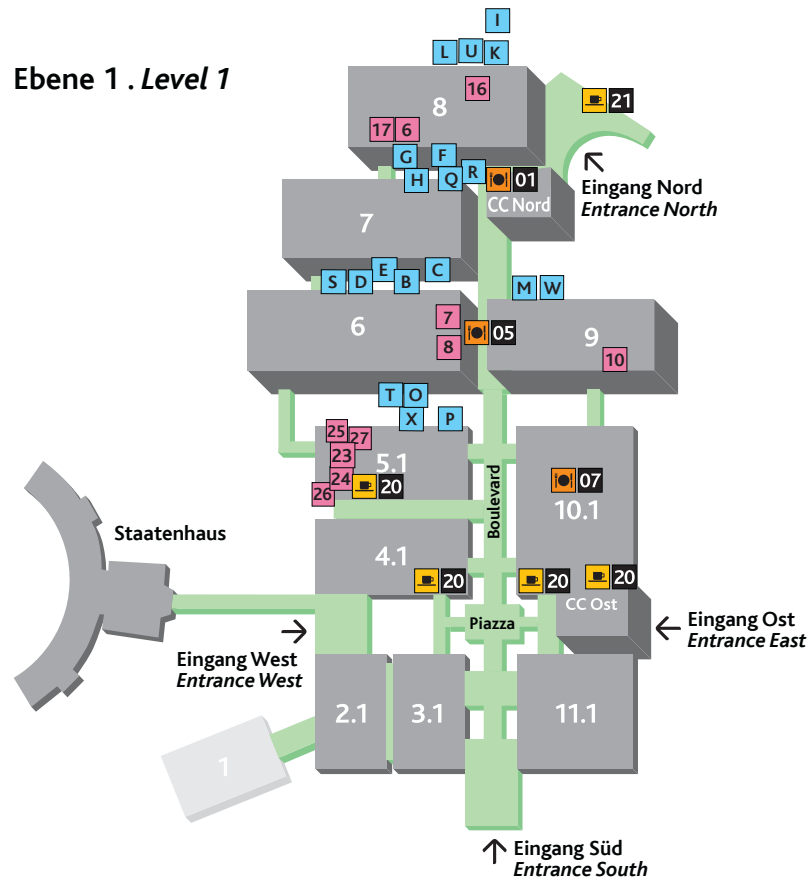

gamescom 22.-26.08.2017 (Planungsstand 19.07.2017)

entertainment area: Halle 5 (5.1 event level, 5.2 fanshop arena)

Hallen 6-10.1

Halle 10.2 (50% Family & Friends)

business area:

Hallen 2, 3.2 + 4.2 (4.1 EA & Activison)

Gastronomie . Catering

Ebene 1 . Level 1